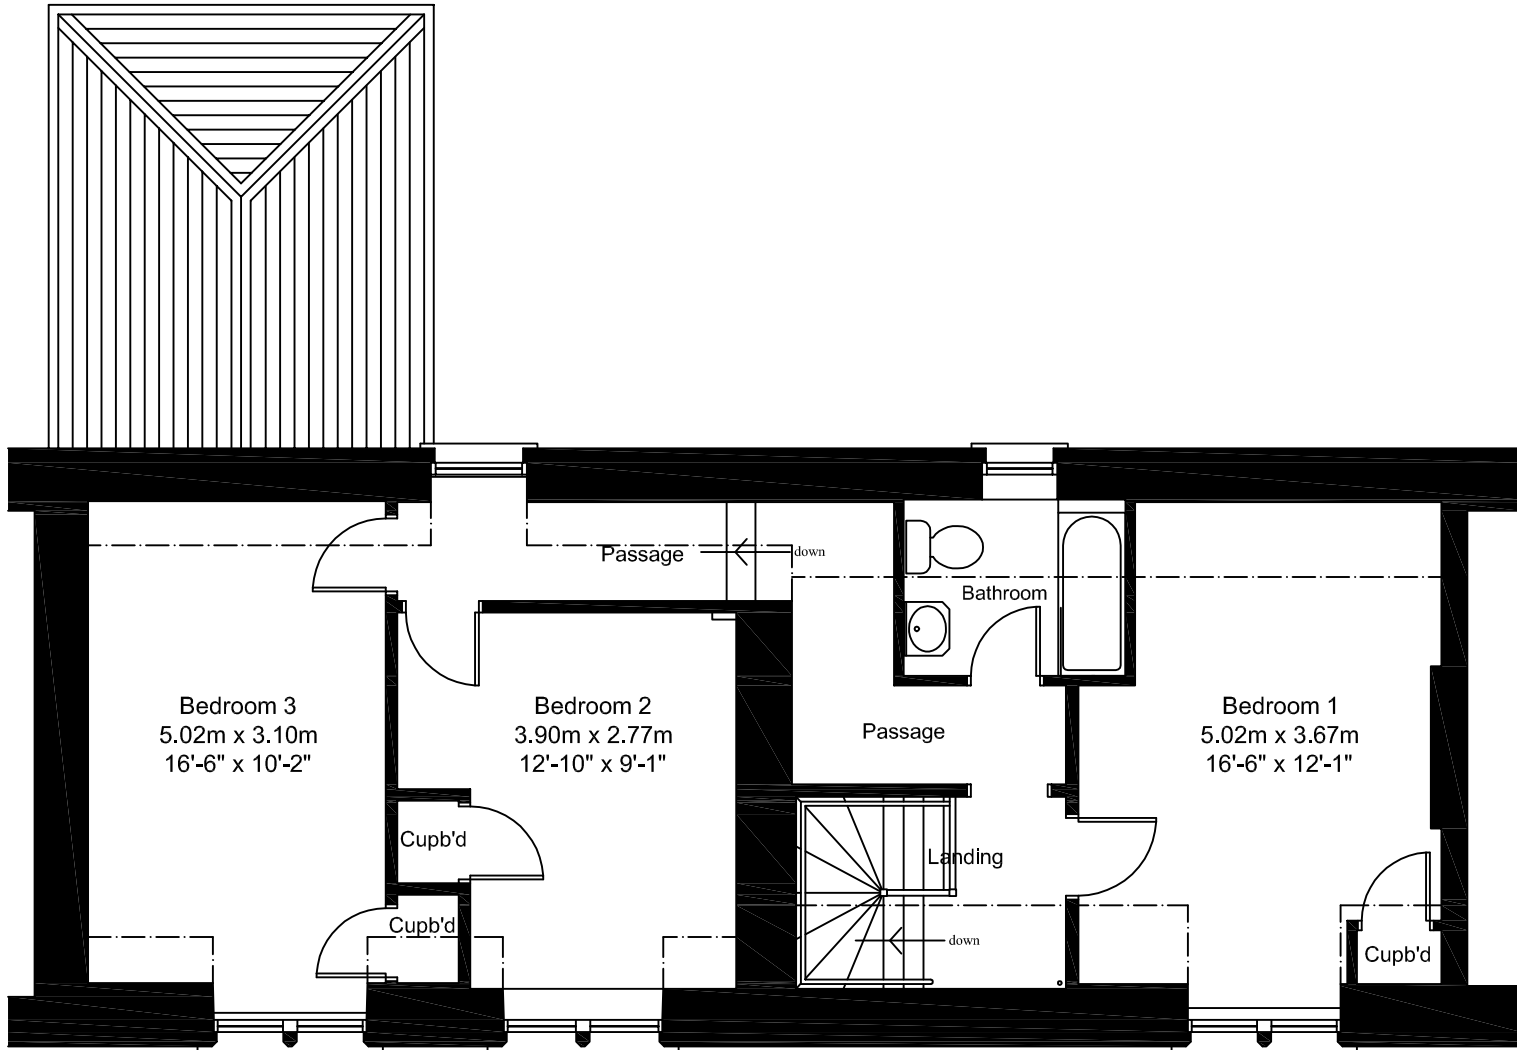

3 Kerchesters Farm Cottages Sprouston, Nr Kelso

FOR IDENTIFICATION ONLY - NOT TO SCALE
Approximate gross internal area: 153m² (1646sqft)

FIRST FLOOR PLAN

GROUND FLOOR PLAN