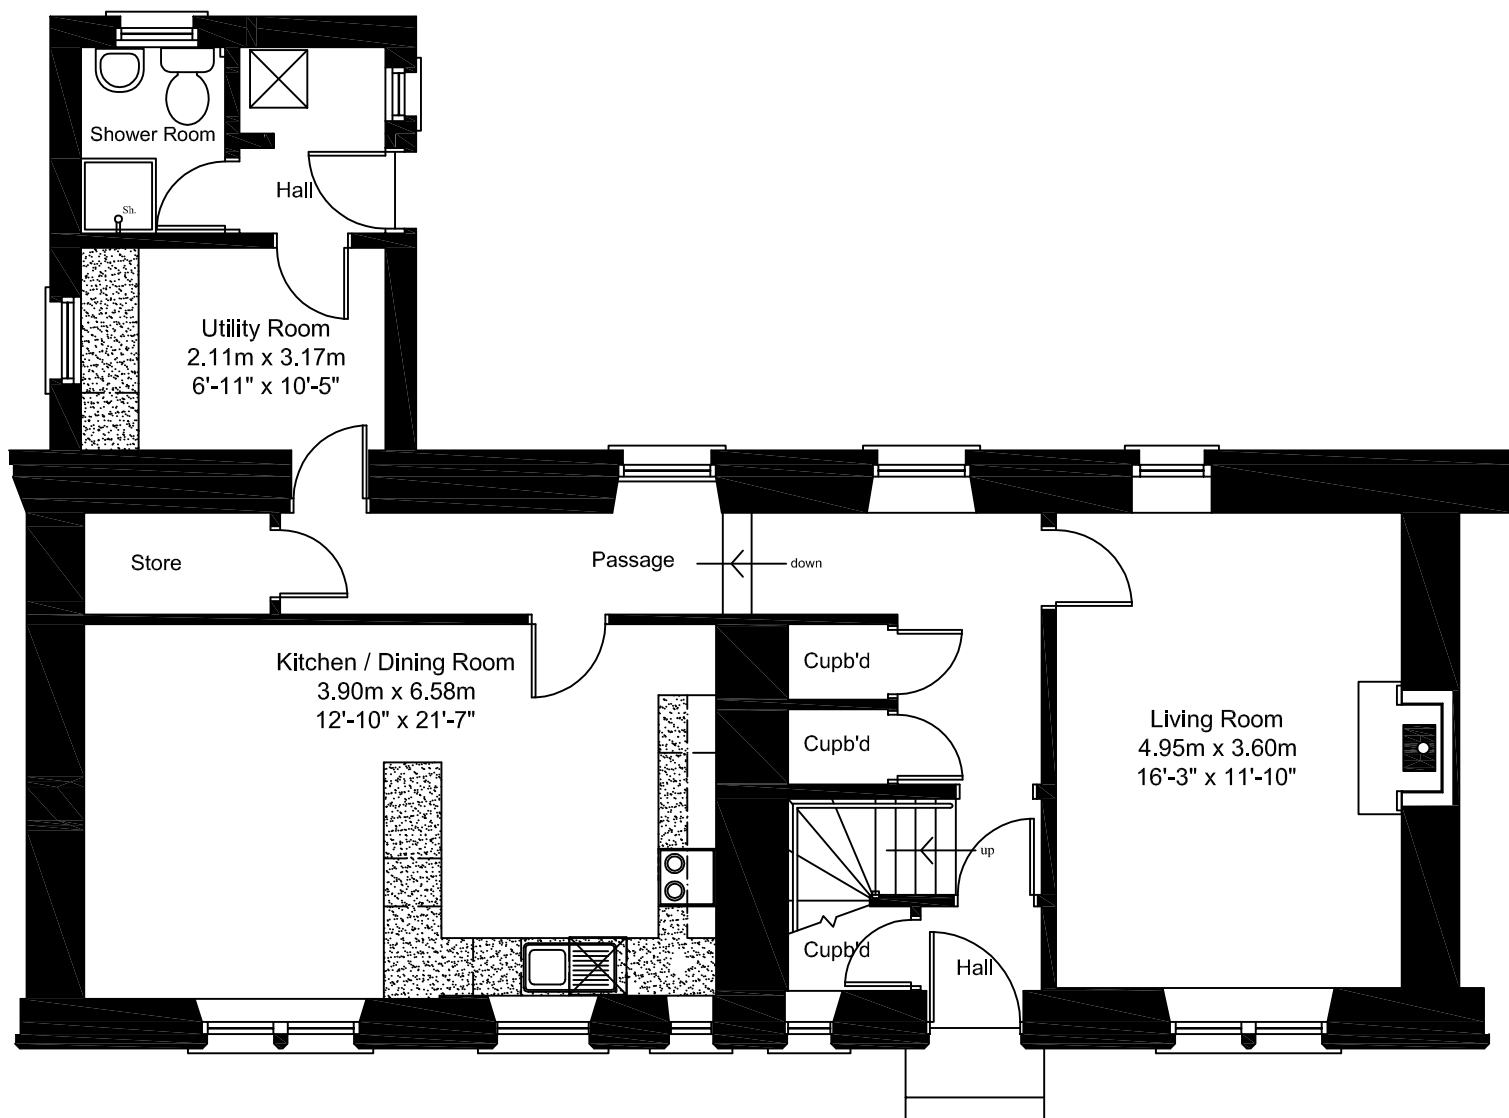

3 Kerchesters Farm Cottages Sprouston, Nr Kelso

FOR IDENTIFICATION ONLY - NOT TO SCALE
Approximate gross internal area: 153m² (1646sqft)

FIRST FLOOR PLAN

GROUND FLOOR PLAN